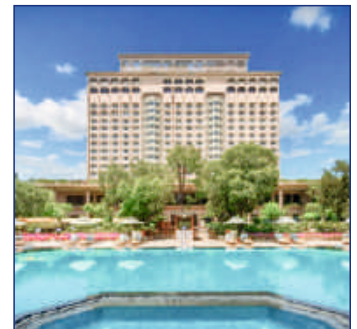

HOTELS ACCOMMODATION

Limited accommodation has been reserved by official PCO in various hotel on special rates for release as per the requirement of participants. INCOLD has designated M/s ICE as the Official Professional Conference Organizer (PCO) for the ICOLD 2024 event to streamline hotel reservations and conference tours. Delegates can book their accommodations and various conference tours through the ICOLD 2024 PCO after completing their event registration. The PCO will exclusively manage hotel reservations and conference tour bookings. Delegates may send their requirements and queries directly to the PCO at hotels.icold2024@icem.net.in.

Taj Mahal, New Delhi

Taj Mahal, New Delhi, is a luxury 5-star deluxe hotel that has recently undergone a complete renovation, preserved its timeless appeal while incorporating contemporary charm. Situated in the heart of the city, the hotel offers a unique vantage point with views of the leafy boulevards of Lutyens Delhi, adding to its status as an iconic landmark in the historic part of the capital.

Distance from Airport : 19 Kms

Distance from Bharat Mandapam/ ITPO : 5 Kms