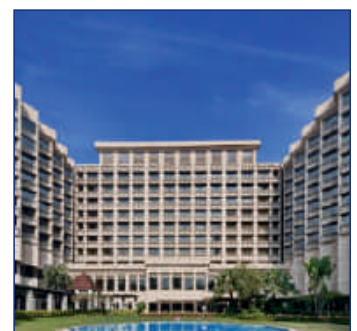

Hyatt Regency, New Delhi

Escape to the capital of India and experience flagship luxury at Hyatt Regency Delhi. Located in the heart of New Delhi, the hotel provides easy access to Indira Gandhi International Airport, embassies, corporate hubs, iconic tourist attractions, and upscale shopping outlets. Enjoy award-winning fine dining, innovative spa and salon services, state-of-the-art fitness facilities, and exceptional hospitality throughout your stay.

Distance from Airport : 15 Kms

Distance from Bharat Mandapam/ ITPO : 12 Kms